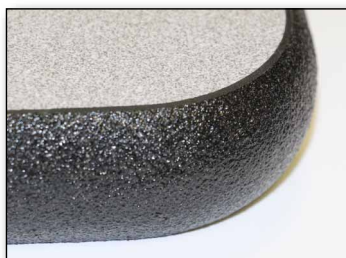

Spray Applied Armor Edging (SA)