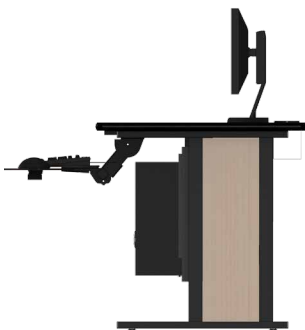

Spray Applied Armor Edging (SA)