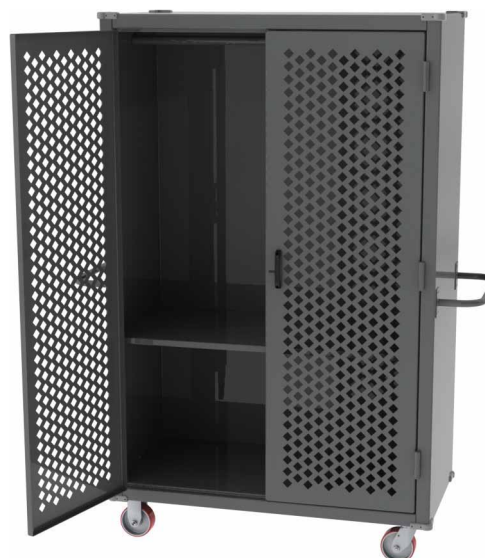

## SEC-600 Series Sport Equipment Cart

Sports gear storage cart is constructed from 16 gauge furniture grade steel - Steel exterior components feature all welded construction - Open design for easy access - (1) full width uniform hanger bar - (3) fixed shelves - Durable 5" heavy duty casters with Polyurethane wheel over aluminum hub - (4) rubber corner protectors on outside edges - (2) push handles on exterior.

Part #	Description
<b>SEC-600-48</b>	48"W x 24"d x 66"h - Open Sports Equipment Cart
<b>SEC-600-60</b>	60"W x 24"d x 66"h - Open Sports Equipment Cart
<b>SEC-600-72</b>	72"W x 24"d x 66"h - Open Sports Equipment Cart

## SEC-784 Series Mobile Sport Equipment Cabinet

Sports gear storage cabinet is constructed from 16 gauge furniture grade steel - Steel exterior components feature all welded construction - Vented double doors mounted on (3) welded hinge assemblies - Rubber door pulls - Interior features (1) full width uniform hanger bar - Pad lock door latch - (1) full width shelf - (4) rubber corner protectors on outside edges - (2) push handles on exterior - 5" heavy duty casters - (2) rigid and (2) swivel with brake - Polyurethane wheel over aluminum hub - Available in two standard sizes.

Part #	Description
<b>SEC-784-48</b>	48"W x 24"d x 66"h - Vented Sports Equipment Cabinet
<b>SEC-784-60</b>	60"W x 24"d x 66"h - Vented Sports Equipment Cabinet